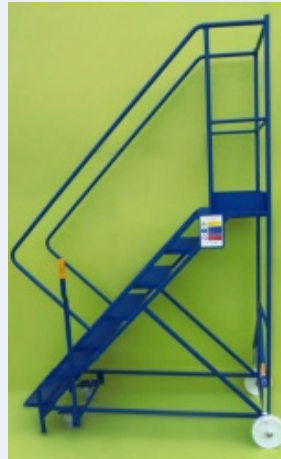

Easy Slope - 1400mm

Product Overview

Z/STEP/EASY/1.4

Step Width

500mm - Standard
850mm - Wide

Options

Rubber Wheels
RUGGED Wheels
Galvanize
Basket
Rear Safety Bar
Climb Prevention Bar
Bottom Gate
Swing Out Rear Stabilisers
Front Levelling Legs

Specification		
Dimensions	Standard Step Width (550mm)	Wide Step Width (850mm)
Platform Height From Ground	1400mm	1400mm
Length	1600mm	1600mm
Overall Height	2400mm	2400mm
Frame Width	600mm	900mm
Overall Axle Width	760mm	1060mm
Platform Size	550mm x 400mm	850mm x 400mm
Step Tread Width	550mm x 200mm	850mm x 200mm
Step Tread Vertical Spacing	200mm	200mm
Weight Standard Width	75kg	
Load Capacity	300kg	300kg

- Our Easy Slope Range, has a slope angle of 45 degrees, and a comfortable step increment of 200mm, allowing users to descend facing forwards while carrying boxes.
- The platform height from the ground of this ladder is 1400mm.
- The mobile ladder is fitted with our industrial hi-grip step as standard, also a 100mm kick-plate and safety operating sticker.
- Mobile steps are painted as standard using a one coat primer/finish - Zinfos 700CT, or can be galvanized.