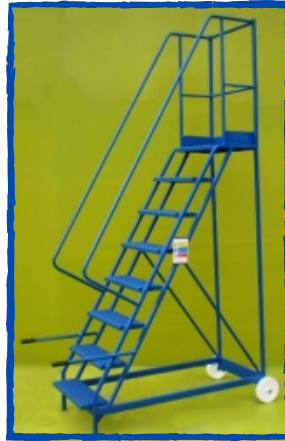

8 Step Budget -2000mm

Product Overview

Z/STEP/8STEP/BUDGET

Step Width

500mm - Standard
850mm - Wide

Access Platform Options

Forward Access
Right Access
Left Access
Left & Right Access

VAT Not Included
Free Delivery

Specification		
Dimensions	Standard Step Width (550mm)	Wide Step Width (850mm)
Platform Height From Ground	2000mm	2000mm
Overall Length	1620mm	1620mm
Overall Height	3000mm	3000mm
Frame Width	600mm	900mm
Overall Axle Width	760mm	1060mm
Platform Size	550mm x 380mm	850mm x 380mm
Step Tread Width	550mm x 200mm	850mm x 200mm
Step Tread Vertical Spacing	250mm	250mm
Weight Standard Width	59kg	
Load Capacity	300kg	300kg

- ▶ The structure is identical to our standard range, we have simply removed a few features to lower the cost. The small front wheels and lever brake have been replaced with simple "wheel barrow" style handles to move the steps around. The kick plate around the top platform has also been removed.
- ▶ Easy to manoeuvre with 2 large 200mm nylon wheels and 2 smaller 100mm wheels housed in swivel castors.
- ▶ The mobile ladder is fitted with our industrial hi-grip step as standard and safety operating sticker.
- ▶ Mobile steps are painted as standard using a one coat primer/finish - Zinfos 700CT, or can be galvanized.