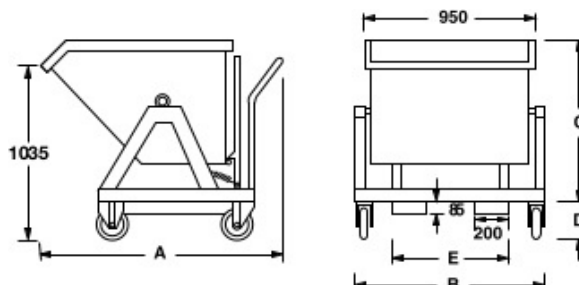

400 Litre Roll Forward Tipping Skip

Product Overview

Roll Forward Tipping Skips 450 litre

VAT and Delivery
Not Included

Z/STIL/LT0450

Specification							
Product	Skip Dimensions in mm					Capacity	Volume
	A	B	C	D	E		
Z/STIL/LT0450 - 1300 x 1070	1300	1070	935	210	620	1000kg	400L 0.4 m³ 0.523 yd³

➤ These roll forward tipping skips can be emptied either by hand from the ground or when lifted by forklift truck. Designed to facilitate the collection and disposal of waste and scrap, which can be dumped by just by moving a lever.

➤ Equipped with watertight tanks the tipping skips can easily be moved by hand thanks to the four large diameter wheels, two fixed and two swivel, mounted on bearings.

➤ The skips are blue. Other standard RAL colours are available on a 3 week lead time. Alternatively a galvanised finish is available. Contact us regarding these options.

➤ All skips come with CE marking plate as standard.