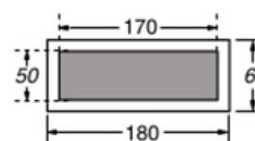

*Skip Fork Jacket Dimensions