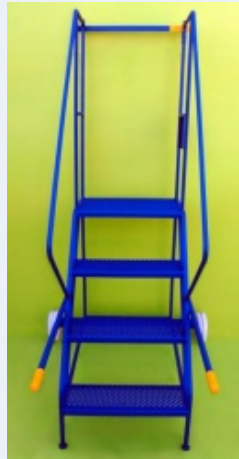

4 Step Budget Lorry Access

Product Overview

Z/STEP/LORRY/4B

VAT Not Included
Free Delivery

Step Width

500mm - Standard
850mm - Wide

Options

Rubber Wheels
Galvanize
Rear Safety Bar

Mobile Steps lead time is generally 7 days. Whilst we stock the step components, the mobile steps are built to order. We would typically allow 3 days to build the steps, a day to paint them and then despatch the mobile ladders on a 3 day service.

Specification		
Dimensions	Standard Step Width (550mm)	Wide Step Width (850mm)
Platform Height From Ground	1000mm	1000mm
Overall Length	950mm	950mm
Overall Height	2000mm	1750mm
Overall Axle Width	1080mm	1380mm
Platform Size	550mm x 380mm	850mm x 380mm
Step Tread Width	550mm x 200mm	850mm x 200mm
Step Tread Vertical Spacing	250mm	250mm
Weight Standard Width	50kg	
Load Capacity	300kg	300kg

- This budget version is fitted with 2 substantial 200mm nylon wheels.
- The two handles fitted to the front of the ladder allow it to be moved by being partially lifted.
- Also fitted is a safety rail at the top and safety notice on the side.
- Mobile steps are painted as standard using a one coat primer/finish - Zinfos 700CT, or can be galvanized.