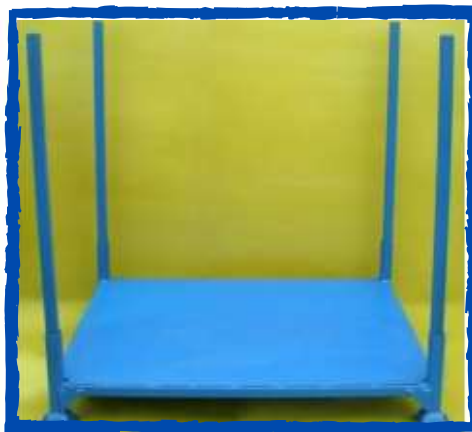

Post Pallet 740

Product Overview

Post Pallet 740

VAT and Delivery
Not Included

Z/PP/POSTPALLET/740

Specification	
Base Size	1370 x 1130 mm
Height Below Pallet	100mm
Colour	Blue
Load Capacity	1000kg
Internal Height	32kg

- ▶ A demountable post pallet with removable posts.
- ▶ The base section is made from 40x40x3mm structural box section. Sockets made from 50x50x3mm box, 1.5mm sheet steel base.
- ▶ All parts are Painted finish. Can be stacked 4 high.
- ▶ We can build custom sizes on request.