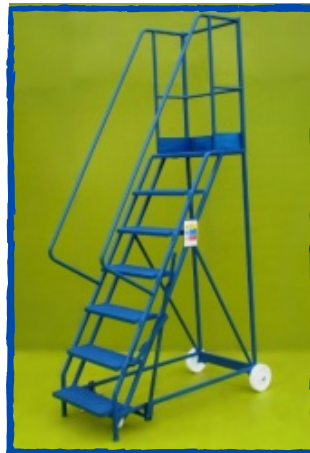

7 Step -1750mm

Product Overview

Z/STEP/7STEP

VAT Not Included
Free Delivery

Step Width

500mm - Standard
850mm - Wide

Options

Rubber Wheels
RUGGED Wheels
Swing out Rear Stabilisers
Front Levelling Legs
Galvanize
Bottom Gate
Rear Safety Bar
Climb Prevention Bar
Basket

Mobile Steps lead time is generally 7 days. Whilst we stock the step components, the mobile steps are built to order. We would typically allow 3 days to build the steps, a day to paint them and then despatch the mobile ladders on a 3 day service.

Specification		
Dimensions	Standard Step Width (550mm)	Wide Step Width (850mm)
Platform Height From Ground	1750mm	1750mm
Overall Length	1460mm	1460mm
Overall Height	2750mm	2750mm
Frame Width	600mm	900mm
Overall Axle Width	760mm	1060mm
Platform Size	550mm x 380mm	850mm x 380mm
Step Tread Width	550mm x 200mm	850mm x 200mm
Step Tread Vertical Spacing	250mm	250mm
Weight Standard Width	70kg	
Load Capacity	300kg	300kg

- These mobile safety steps are fabricated in one rigid structure giving good inherent strength
- Easy to manoeuvre with 2 large 200mm nylon wheels and 2 smaller 100mm wheels housed in swivel castors.
- The mobile ladder is fitted with our industrial hi-grip step as standard, also a 100mm kick-plate and safety operating sticker.
- Mobile steps are painted as standard using a one coat primer/finish - Zinfos 700CT, or can be galvanized.